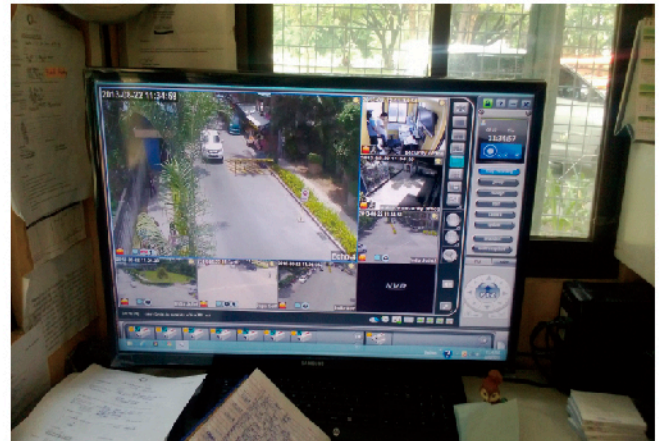

Success Story >>  >> CEBU I.T. Park

Cebu I.T. Park Deploys GKB High-Efficiency IP Solutions

Background

Cebu I.T. Park is a 24 hectare IT economic zone and business park in Cebu City, Philippines. Developed by Cebu Property Ventures and Development Corporation, a subsidiary of Cebu Holdings Inc. Cebu I.T. Park had set Analog cameras and DVR in a community of high-rise buildings. The client faced low-end definition issue, therefore the client decided to substitute IP solution for analog cameras in community. Cebu I.T. Park aims to utilize high definition surveillance solution to secure its property.

Solutions

GKB provides High Definition IP DZ2801 cameras (720P Waterproof and vandal-resistant Speed Dome) for Cebu I.T. Park community to secure its premises. 10 GKB cameras are placed in the main intersections within the complex. Due to the demand of expandable installation plan, GKB offers free NVR 10, which supports live view & recording up to 64 CH. To help customer manage their cameras easily and efficiently, GKB also provides Cebu I.T. Park exclusive Cloud NVR for remote management via IE Browser and Smartphone. Cebu I.T. Park apparently can reach both servers to protect people and property.